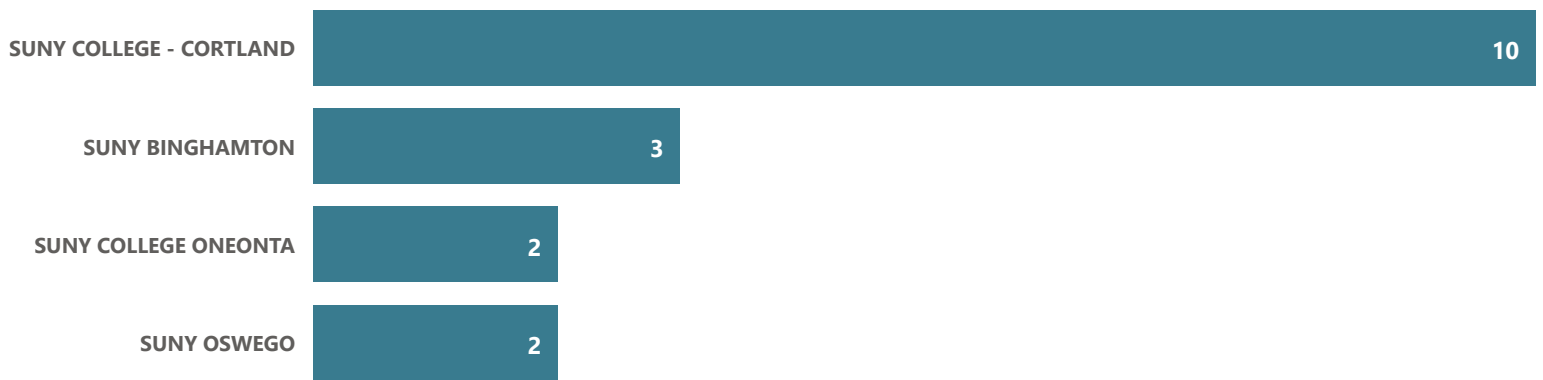

Sports Management - AS

● Grad Count ● # Transferred

2021-22 Transfer Rate

Top Transfer Institutions - 2017-18 through 2021-22

Top Transfer Majors - 2017-18 through 2021-22

Visual Communication Arts - AS

● Grad Count ● # Transferred