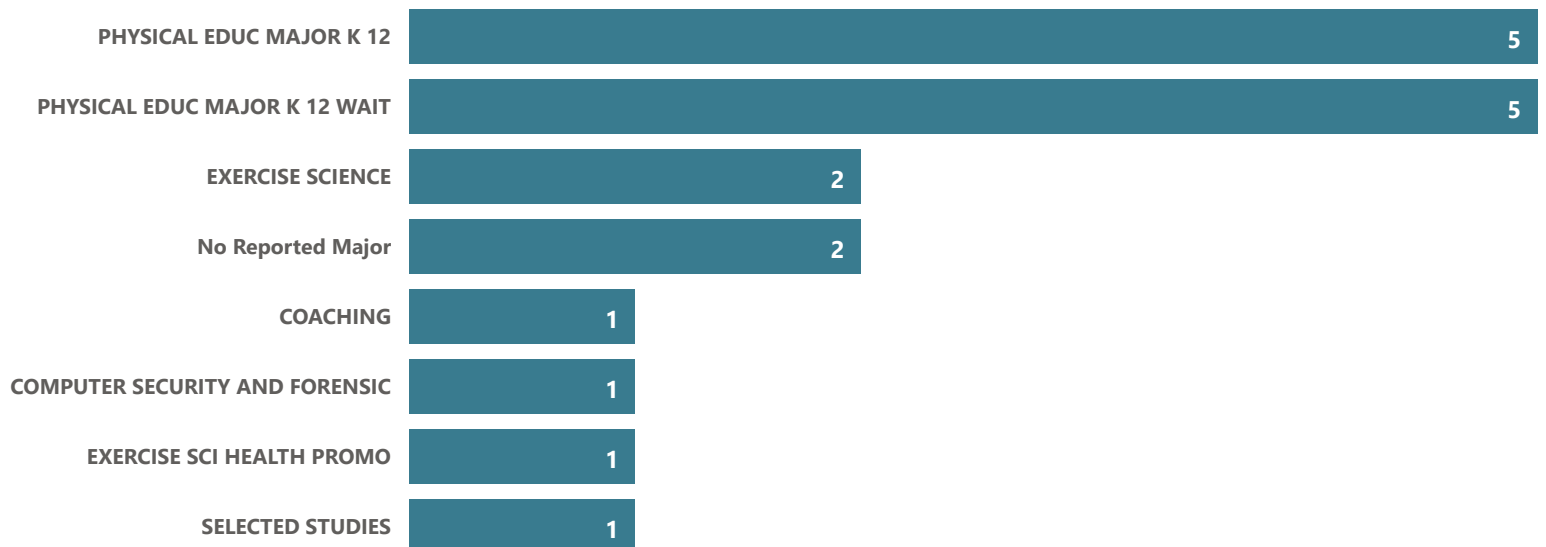

New Program: No prior year data available

Sport Studies - AS

● Grad Count ● # Transferred

2021-22 Transfer Rate

Top Transfer Institutions - 2017-18 through 2021-22

Top Transfer Majors - 2017-18 through 2021-22