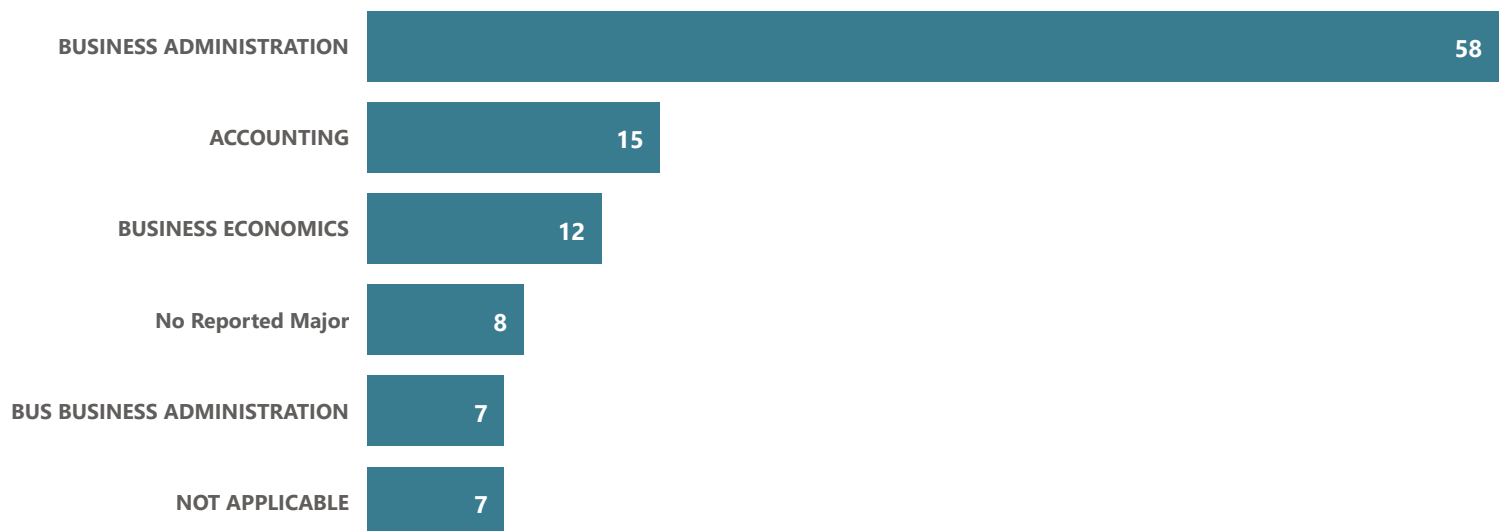

● Grad Count ● # Transferred

2021-22 Transfer Rate

Top Transfer Institutions - 2017-18 through 2021-22

Top Transfer Majors - 2017-18 through 2021-22

Communications and Media Arts - AS

● Grad Count ● # Transferred