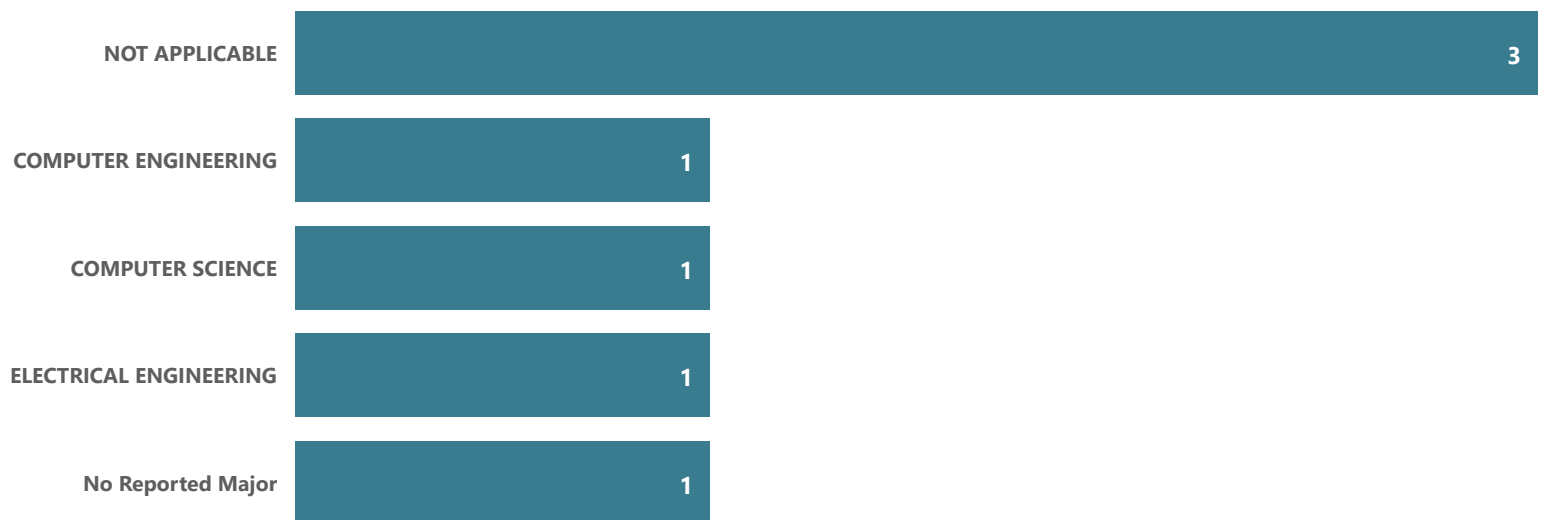

Electrical Engineering Tech - AAS

● Grad Count ● # Transferred

2021-22 Transfer Rate

Top Transfer Institutions - 2017-18 through 2021-22

Top Transfer Majors - 2017-18 through 2021-22

EMT: Paramedic - AAS

● Grad Count ● # Transferred