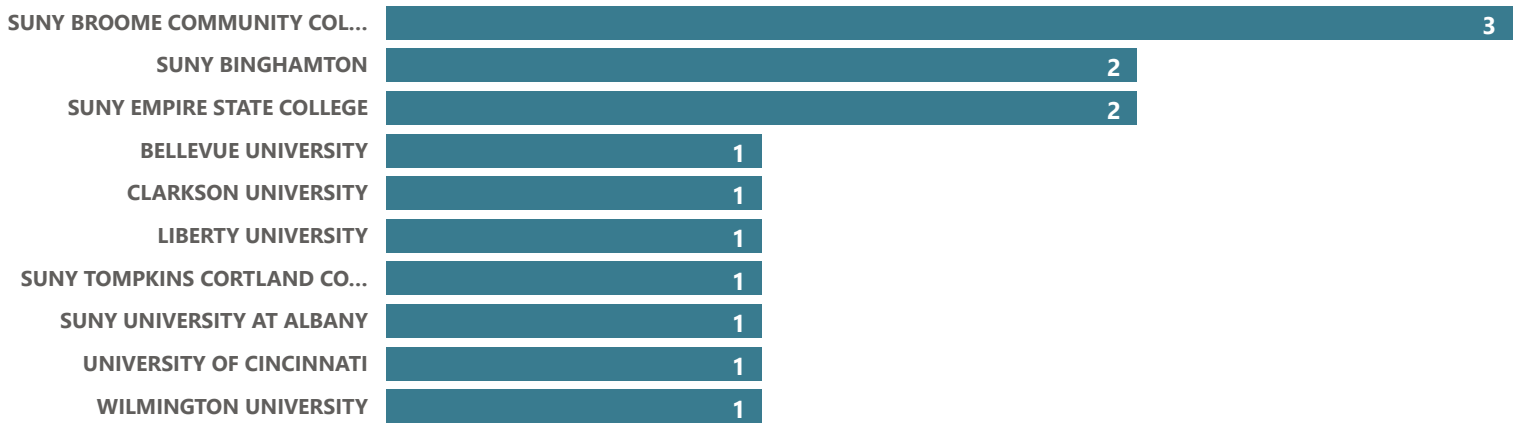

Top Transfer Institutions - 2017-18 through 2021-22