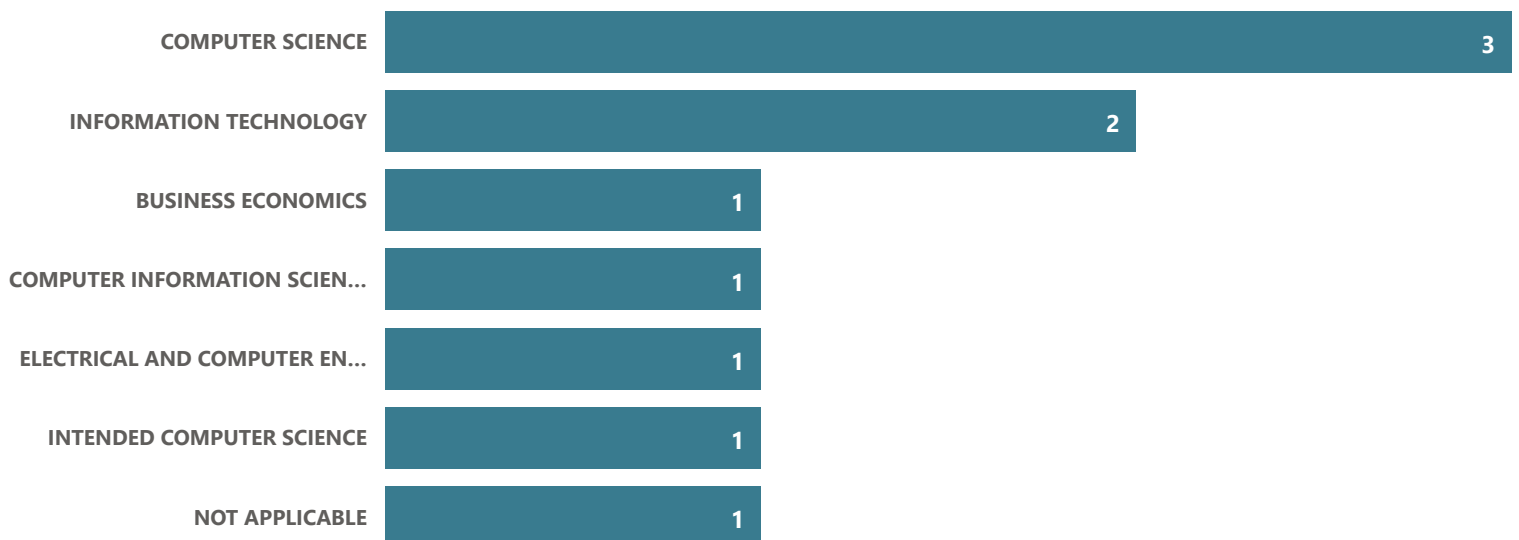

Top Transfer Majors - 2017-18 through 2021-22