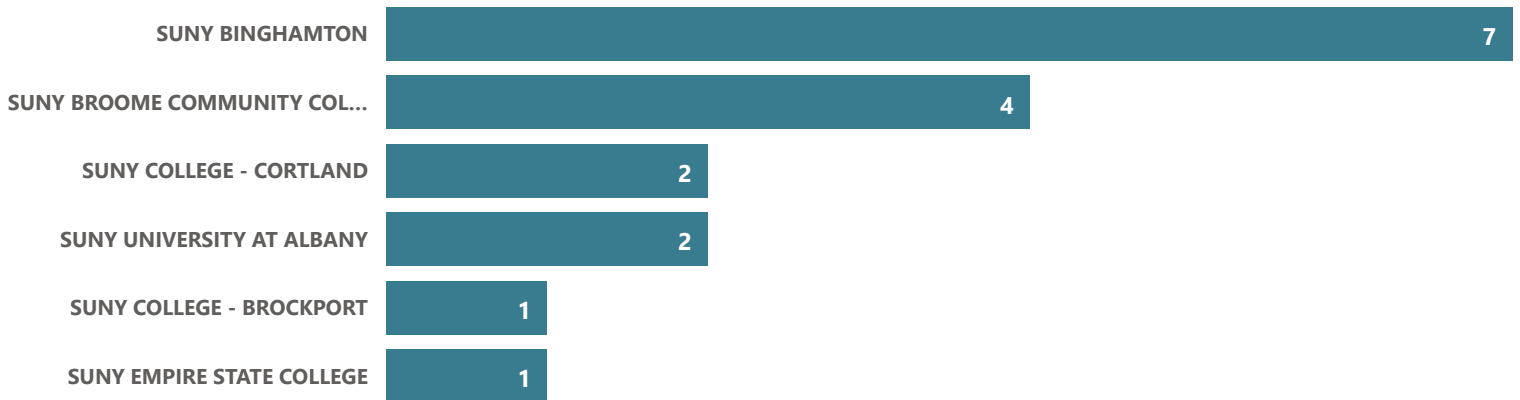

Top Transfer Institutions - 2017-18 through 2021-22