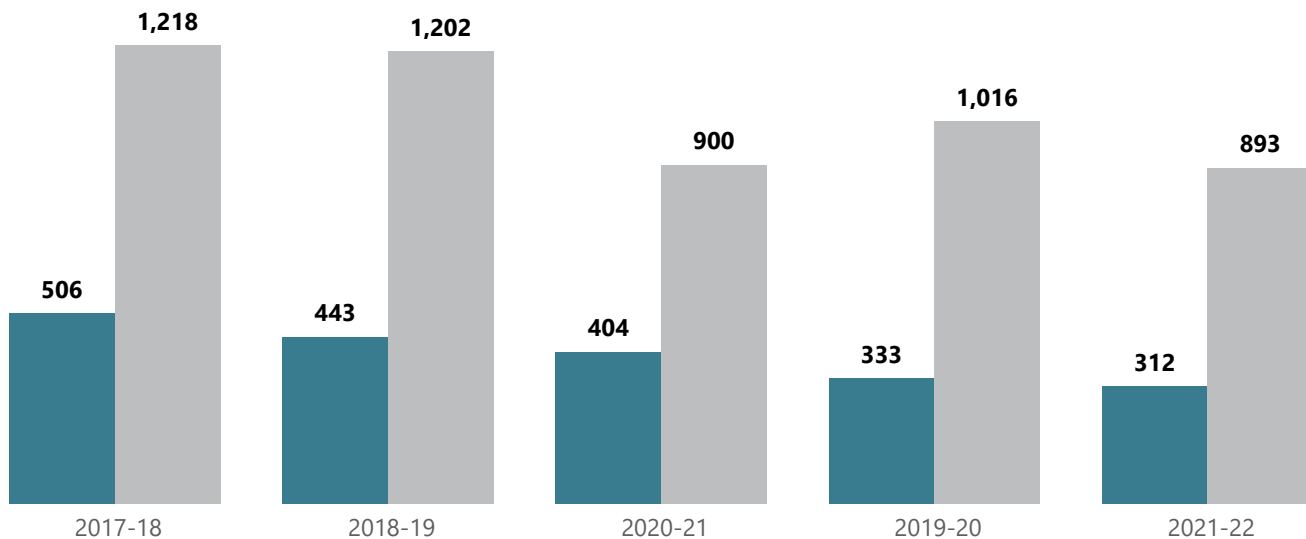

2021-22 Graduate Profile

Degree Type	# of Graduates	% of Total Graduates
Associate in Science	412	44.49%
Associate in Applied Science	387	41.79%
Certificate	80	8.64%
Associate in Arts	41	4.43%
Associate in Occupational Science	6	0.65%
Total	926	100.00%

Demographics of Graduates

Gender	# of Graduates	% of Total Graduates
Female	633	68.36%
Male	293	31.64%
Total	926	100.00%

Location	# of Graduates	% of Total Graduates
Broome	584	63.07%
International	1	0.11%
Other NYS County	306	33.05%
Out of State	35	3.78%
Total	926	100.00%

26

Average of Age

3.24

Average of HistoryGPA

893

# of Individual Graduates

312

Transferred

34.9%

of Total Graduates

Total Graduates & Transfer Trends

● # Transferred ● # Individual Graduates