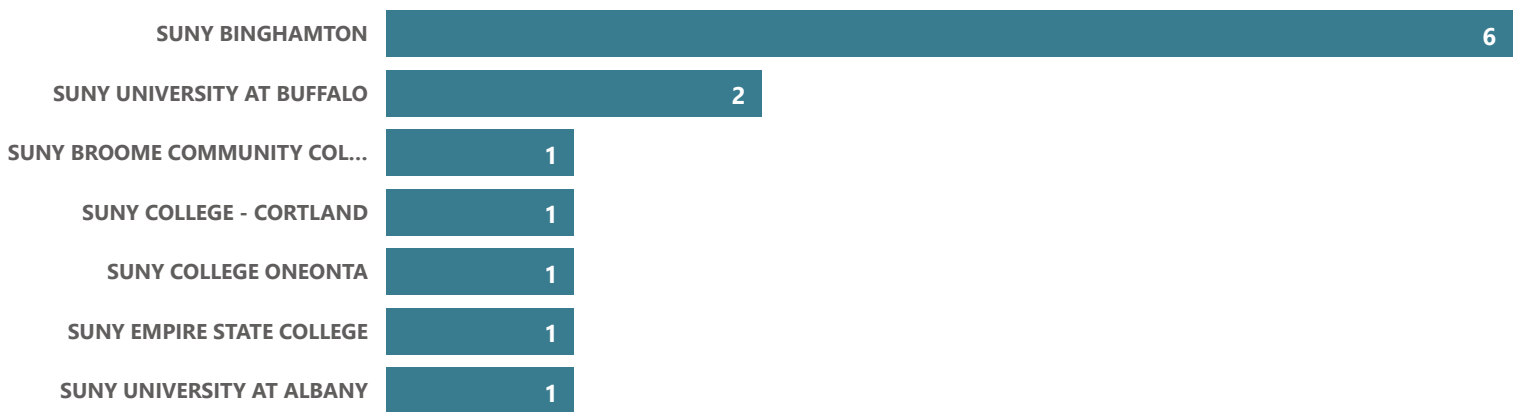

Paralegal - AAS

● Grad Count ● # Transferred

2021-22 Transfer Rate

● # Transferred ● # Did Not Transfer

Top Transfer Institutions - 2017-18 through 2021-22

Top Transfer Majors - 2017-18 through 2021-22

Phlebotomy - CERT