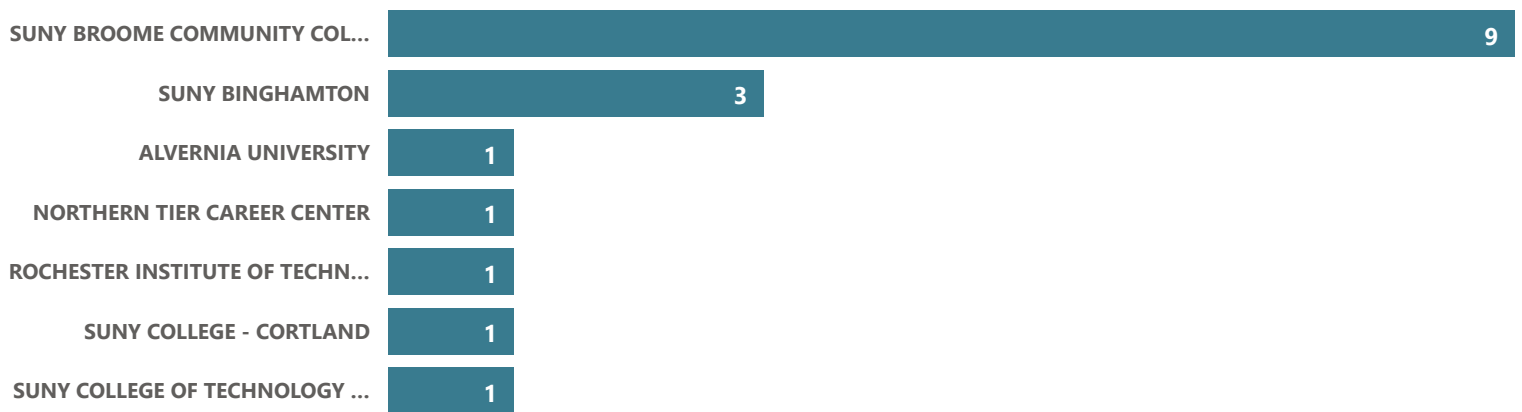

Top Transfer Institutions - 2017-18 through 2021-22