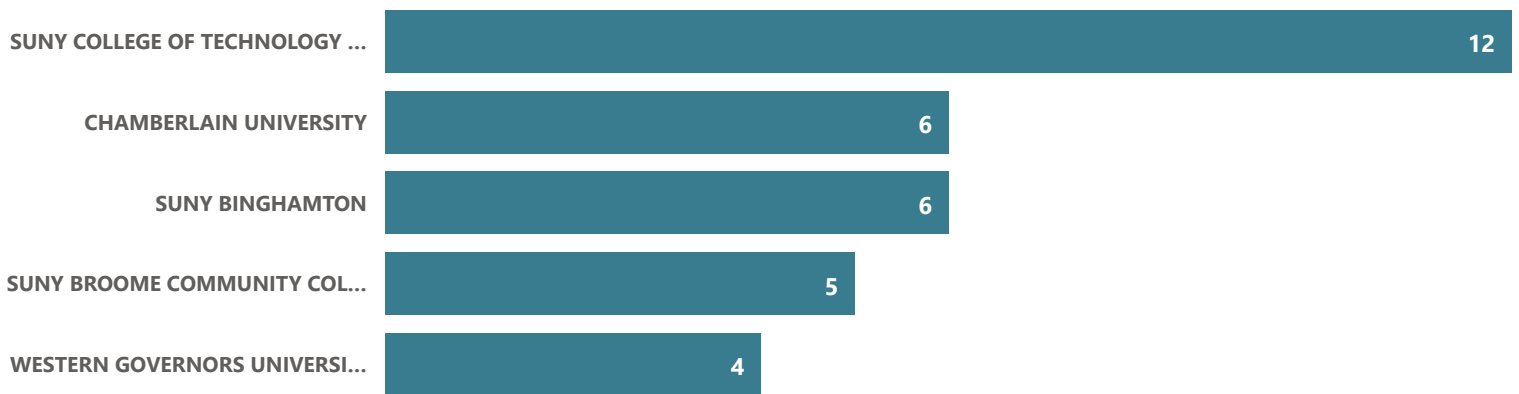

Top Transfer Institutions - 2017-18 through 2021-22

Top Transfer Majors - 2017-18 through 2021-22

Nursing - AAS

● Grad Count ● # Transferred

2021-22 Transfer Rate

Top Transfer Institutions - 2017-18 through 2021-22

Top Transfer Majors - 2017-18 through 2021-22

Nursing - Evening Weekender - AAS

● Grad Count ● # Transferred

2021-22 Transfer Rate

Top Transfer Institutions - 2017-18 through 2021-22

Top Transfer Majors - 2017-18 through 2021-22