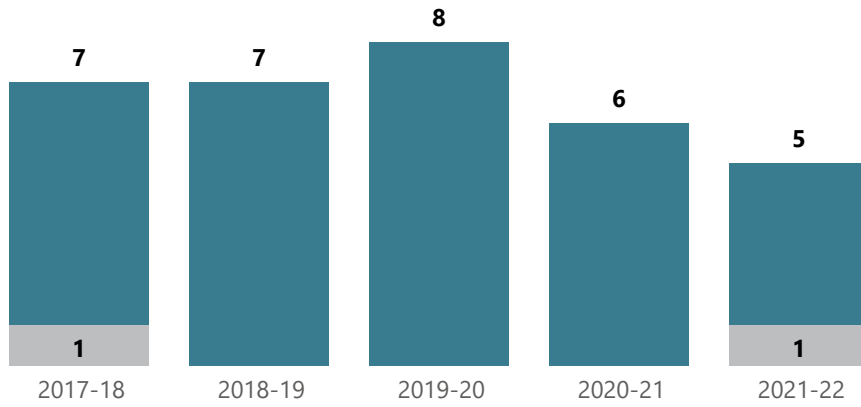

2021-22 Transfer Rate

Top Transfer Institutions - 2017-18 through 2021-22

Top Transfer Majors - 2017-18 through 2021-22

EMT: Paramedic - CERT

● Grad Count ● # Transferred

2021-22 Transfer Rate

Top Transfer Institutions - 2017-18 through 2021-22

Top Transfer Majors - 2017-18 through 2021-22

Event Management - AOS

● Grad Count ● # Transferred

2021-22 Transfer Rate

Top Transfer Institutions - 2017-18 through 2021-22

Top Transfer Majors - 2017-18 through 2021-22

Health Info Tech/Med Records - AAS

● Grad Count ● # Transferred

2021-22 Transfer Rate

Top Transfer Institutions - 2017-18 through 2021-22

Top Transfer Majors - 2017-18 through 2021-22

Health Studies - AAS

● Grad Count ● # Transferred