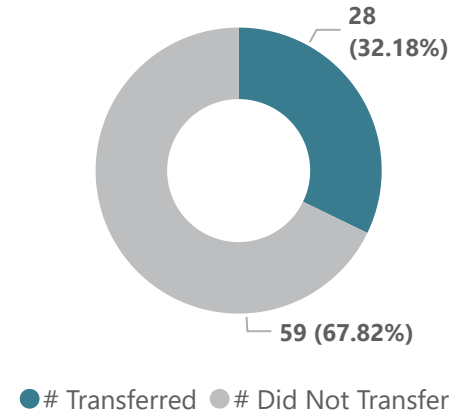

2021-22 Transfer Rate