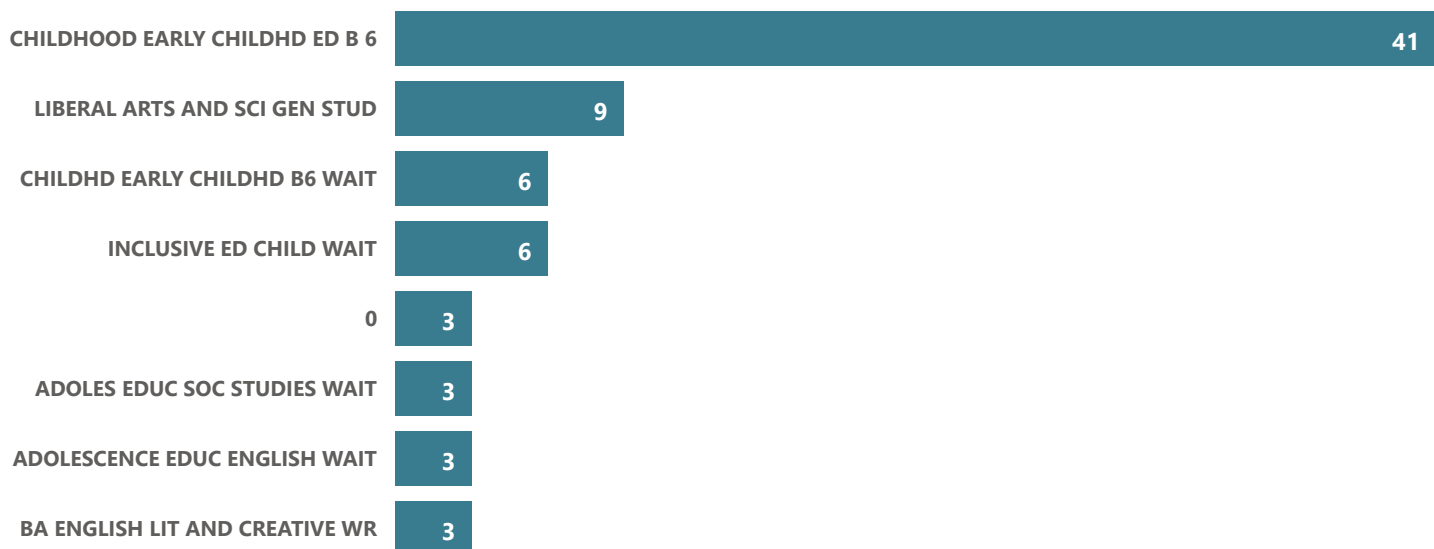

Liberal Arts and Sci Gen Stud - AS

● Grad Count ● # Transferred

2021-22 Transfer Rate

Top Transfer Institutions - 2017-18 through 2021-22

Top Transfer Majors - 2017-18 through 2021-22

Liberal Arts and Sciences - AA