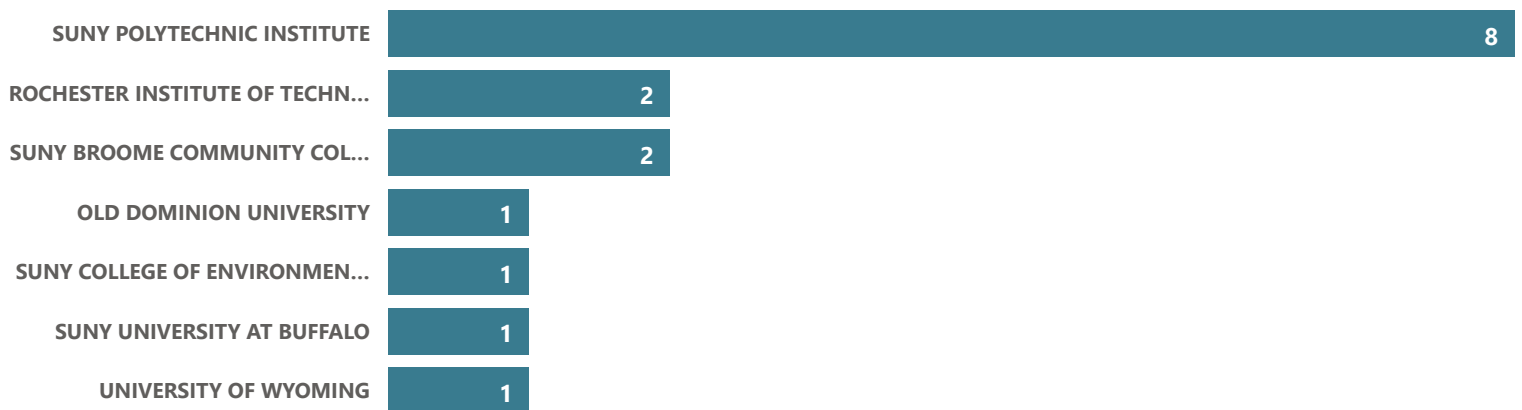

Top Transfer Majors - 2017-18 through 2021-22

Civil Engineering Technology - AAS

● Grad Count ● # Transferred

2021-22 Transfer Rate

Top Transfer Institutions - 2017-18 through 2021-22

Top Transfer Majors - 2017-18 through 2021-22