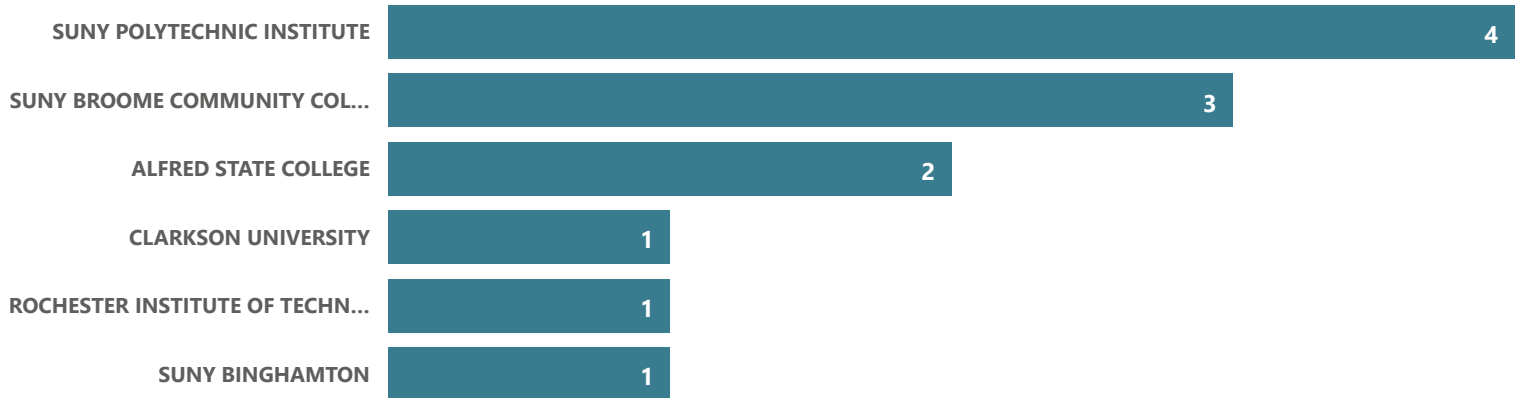

Top Transfer Institutions - 2017-18 through 2021-22