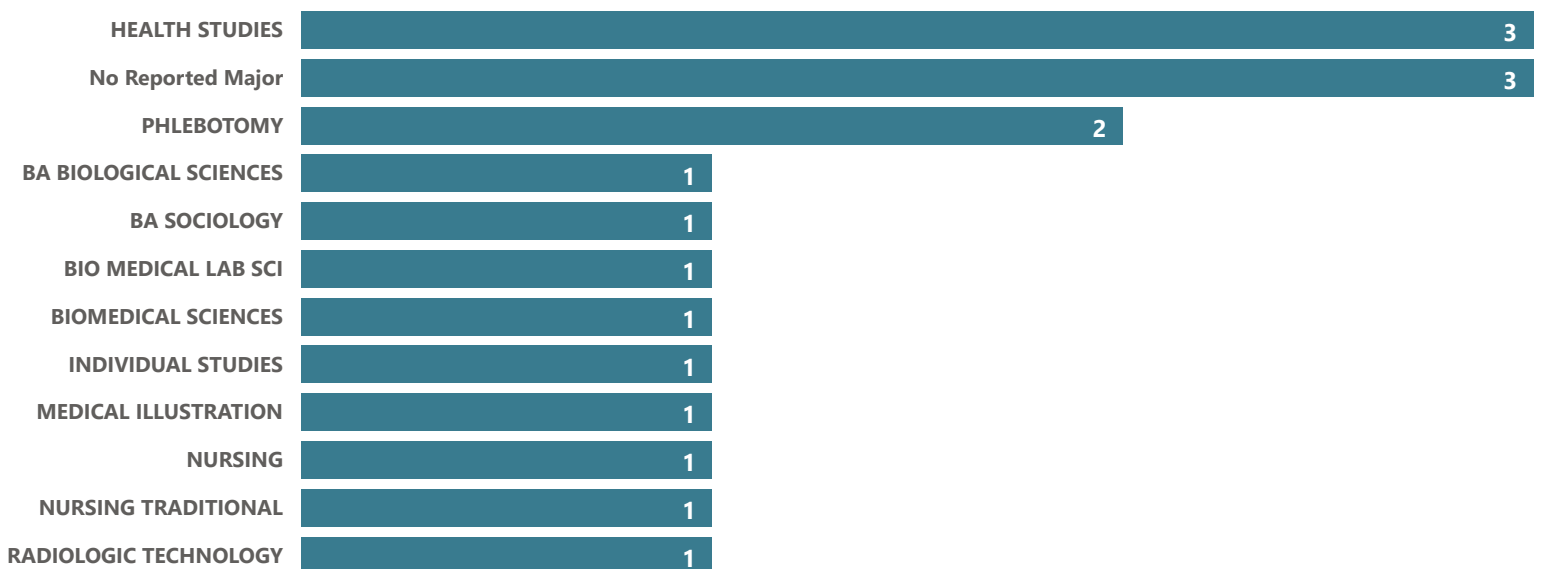

● Grad Count ● # Transferred

2021-22 Transfer Rate

Top Transfer Institutions - 2017-18 through 2021-22

Top Transfer Majors - 2017-18 through 2021-22

Physical Therapist Assistant - AAS

● Grad Count ● # Transferred