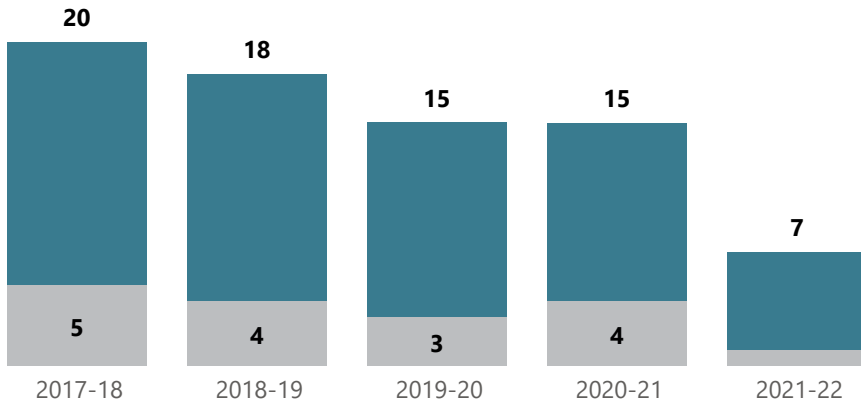

Note: Transfer numbers will be typically much lower for these programs as compared to the AA and AS degrees, which are designed specifically for transfer. However, as students may transfer at some point after SUNY Broome, they are included within the report.

Business Information Mangmt - AAS

● Grad Count ● # Transferred

2021-22 Transfer Rate

Top Transfer Institutions - 2017-18 through 2021-22

Top Transfer Majors - 2017-18 through 2021-22

Business: Accounting - AAS

● Grad Count ● # Transferred

2021-22 Transfer Rate

Top Transfer Institutions - 2017-18 through 2021-22

Top Transfer Majors - 2017-18 through 2021-22

Business: Market/Mgmt/Sales - AAS

● Grad Count ● # Transferred