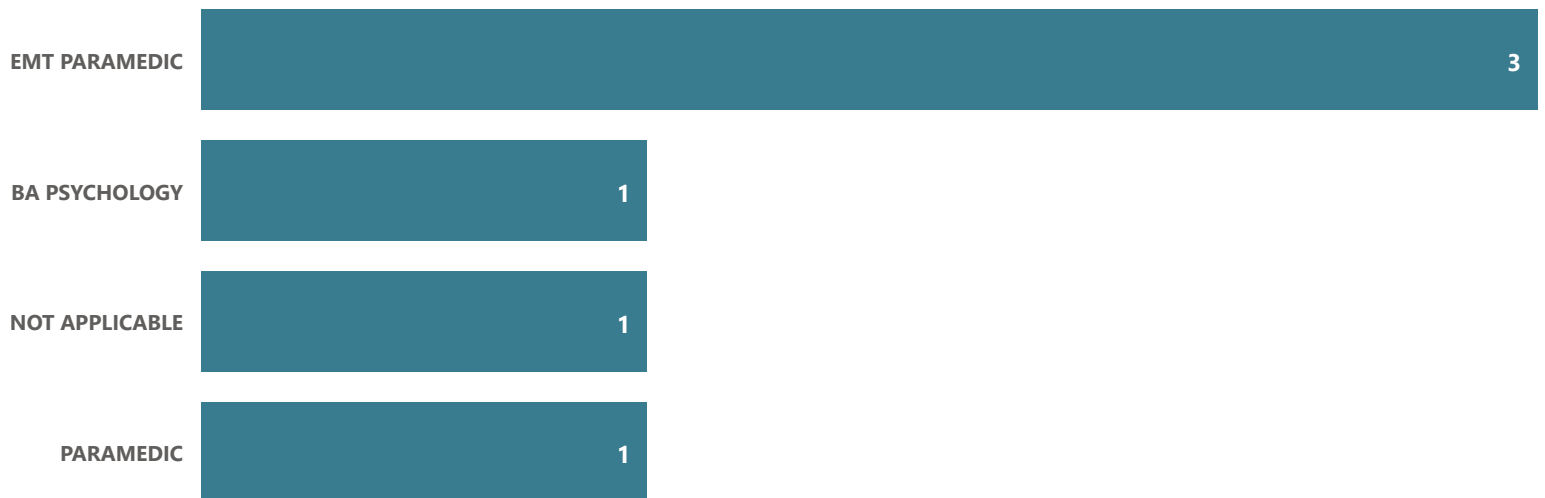

Top Transfer Majors - 2017-18 through 2021-22