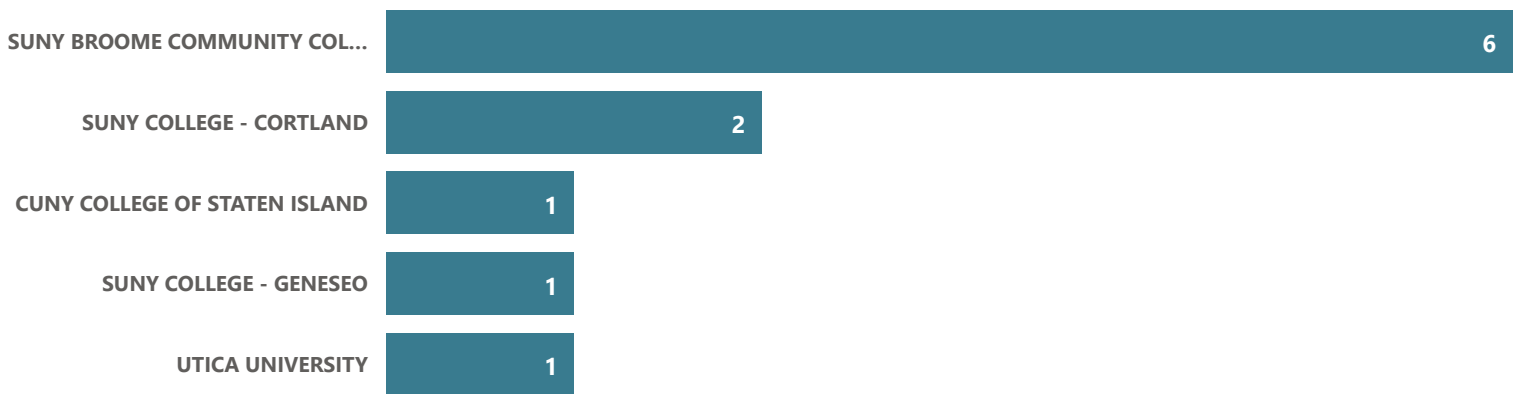

Top Transfer Institutions - 2017-18 through 2021-22