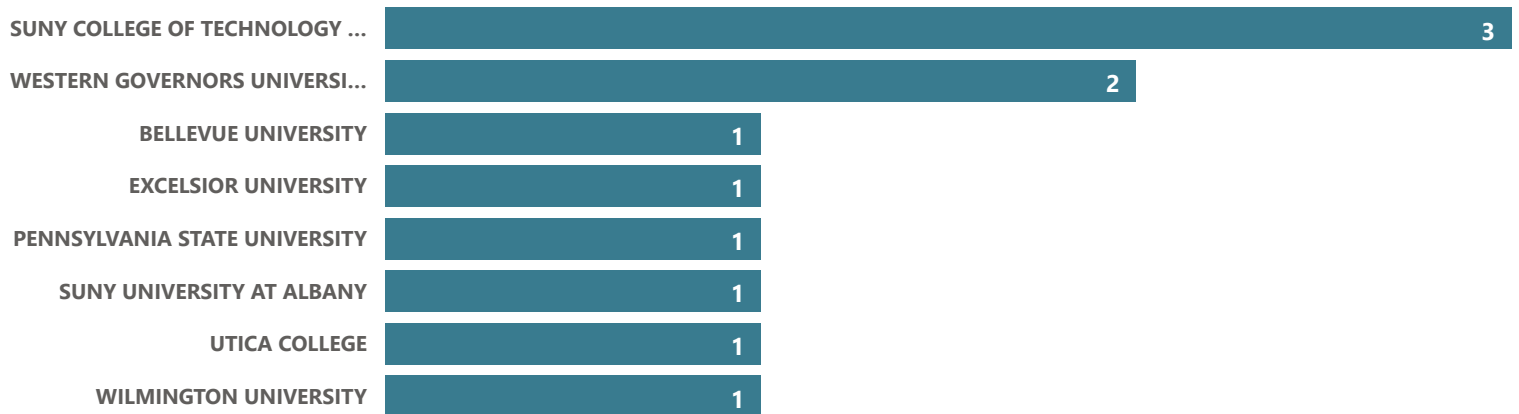

Top Transfer Institutions - 2017-18 through 2021-22