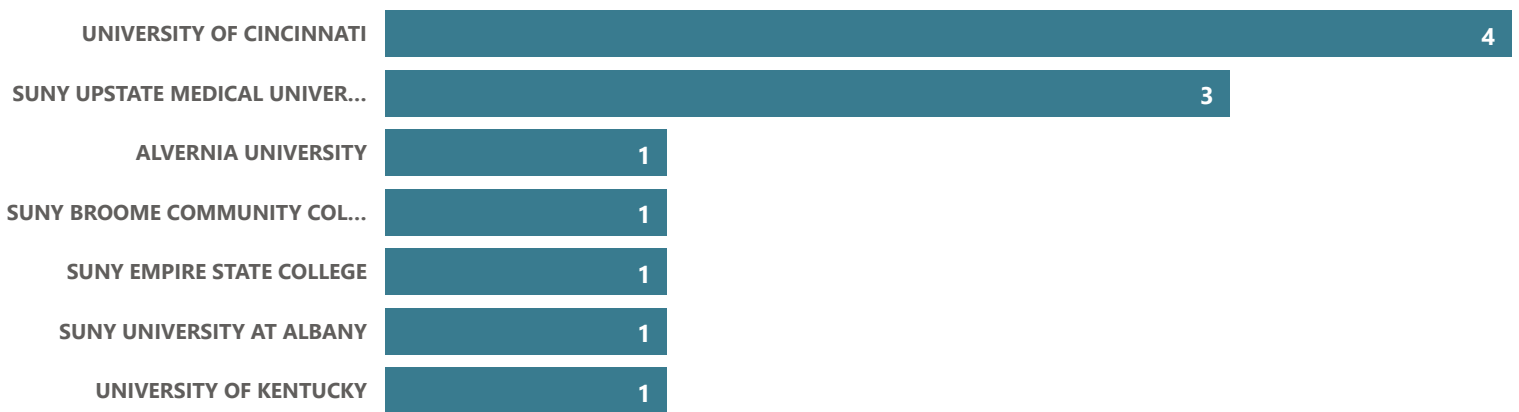

Clinical Laboratory Technician - AAS

2021-22 Transfer Rate

● Grad Count ● # Transferred

● # Transferred ● # Did Not Transfer

Top Transfer Institutions - 2017-18 through 2021-22

Top Transfer Majors - 2017-18 through 2021-22