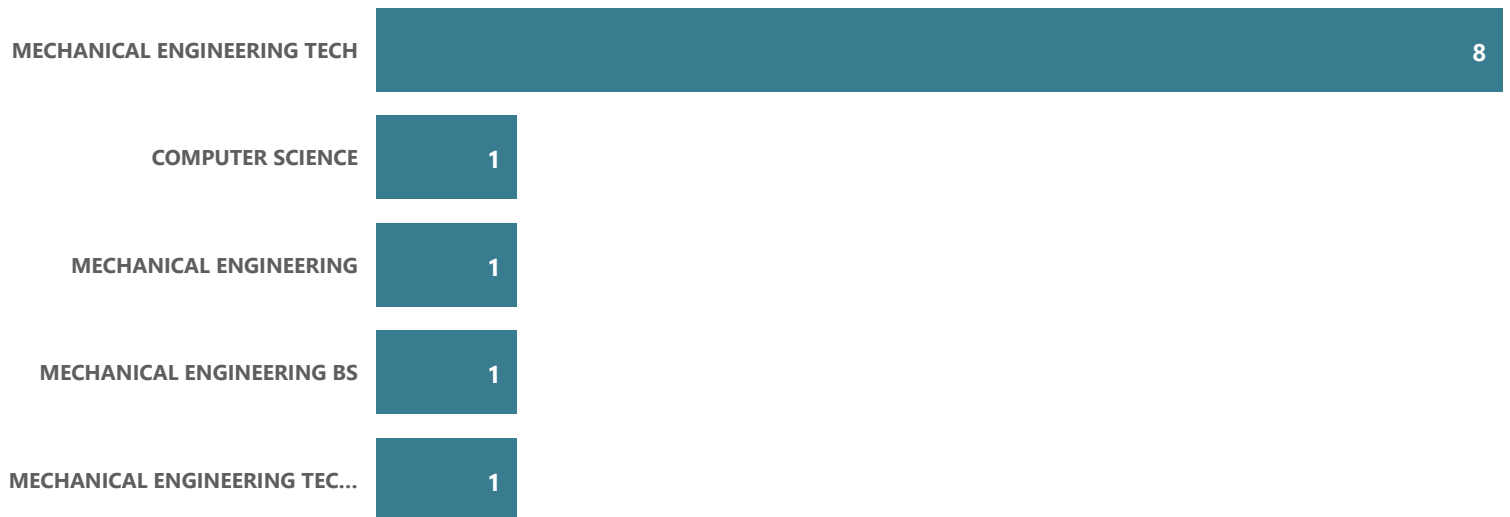

Top Transfer Majors - 2017-18 through 2021-22