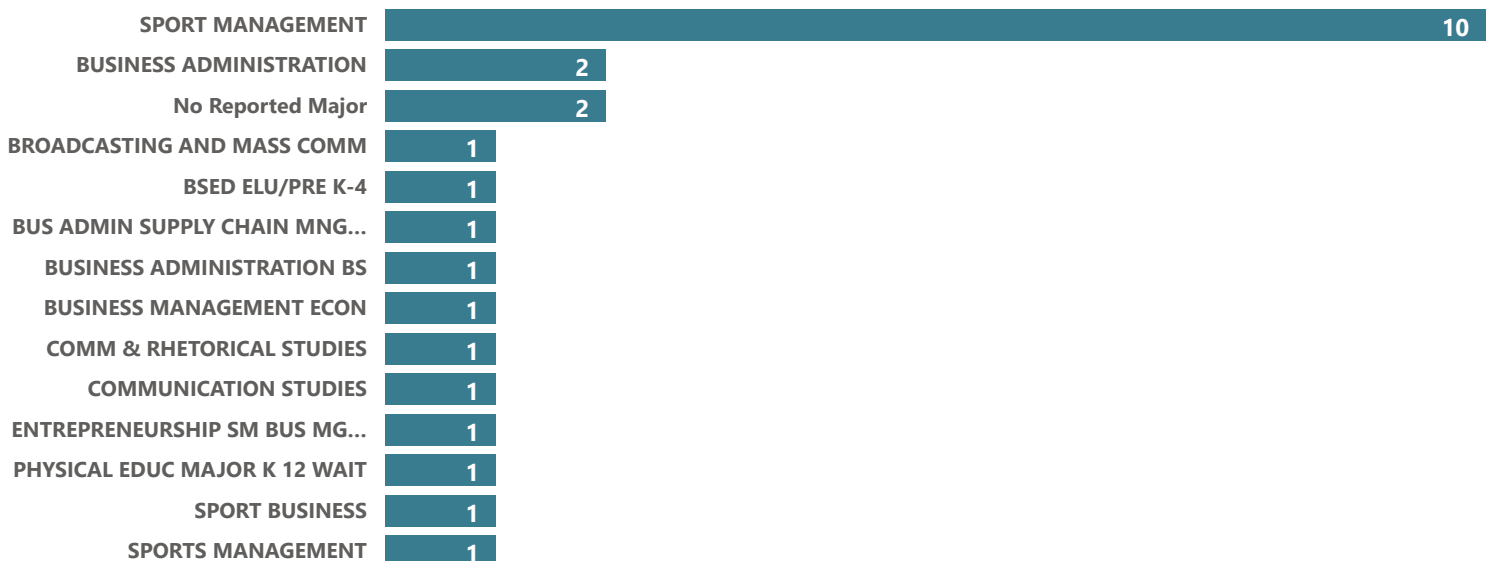

Sports Management - AS

● Grad Count ● # Transferred

2021-22 Transfer Rate

Top Transfer Institutions - 2017-18 through 2021-22

Top Transfer Majors - 2017-18 through 2021-22

Visual Communication Arts - AS

● Grad Count ● # Transferred