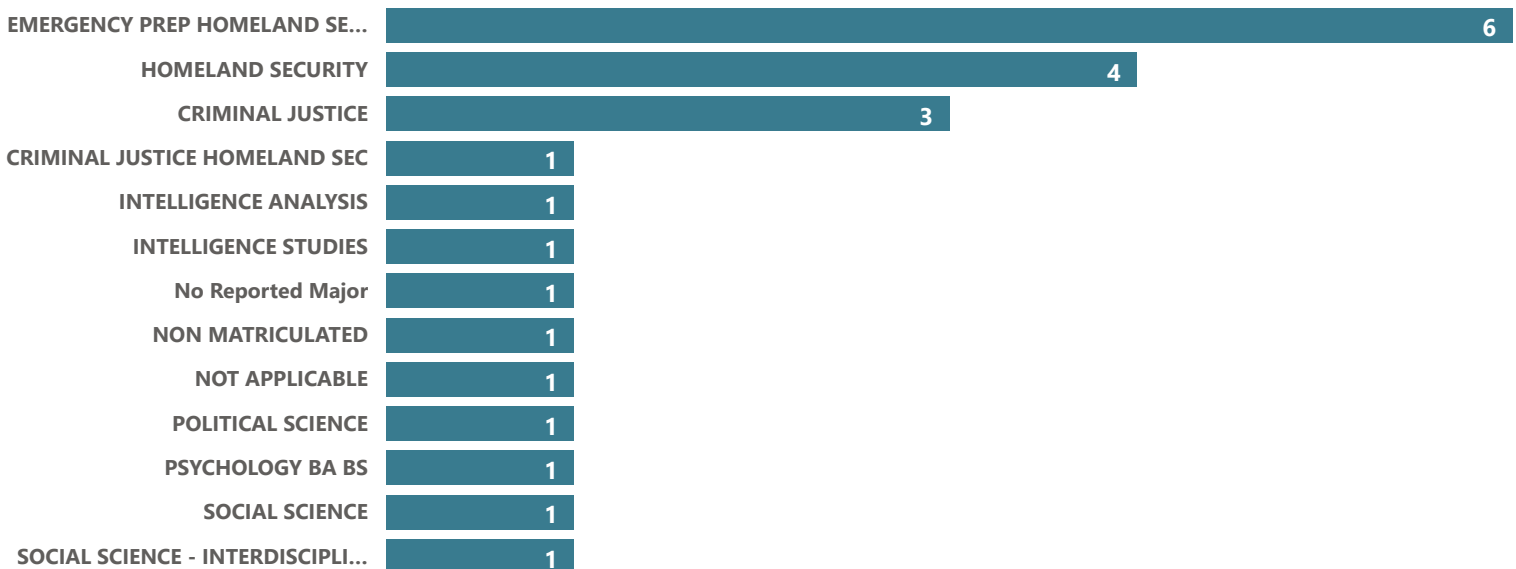

Top Transfer Majors - 2017-18 through 2021-22