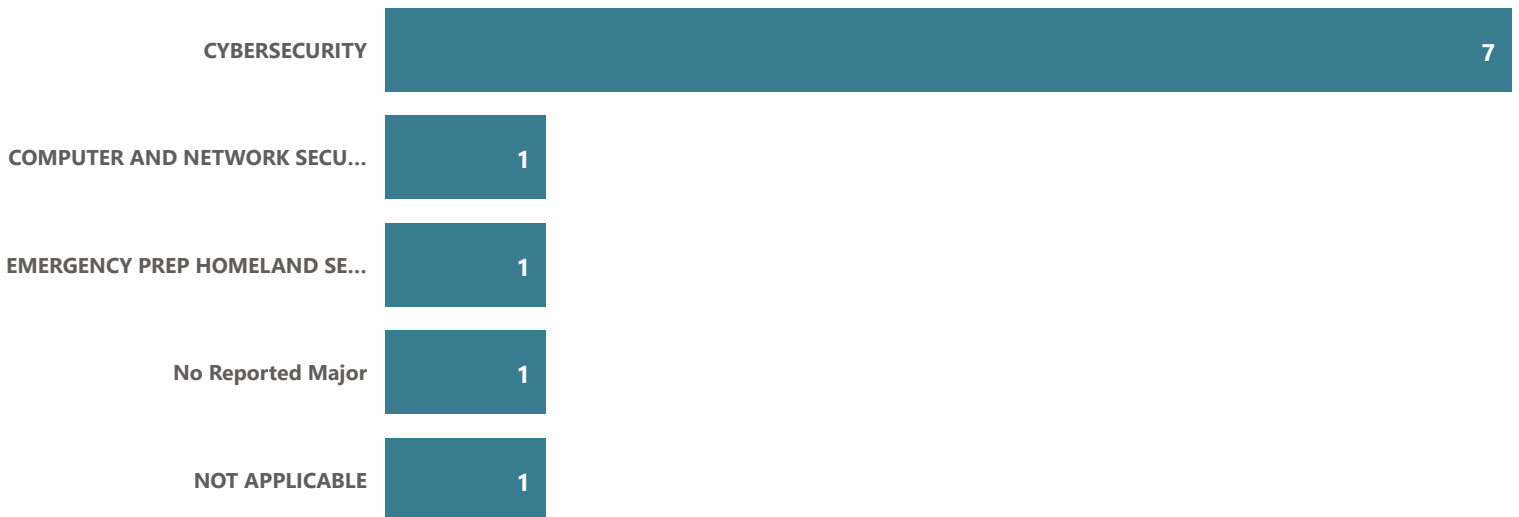

● Grad Count ● # Transferred

2021-22 Transfer Rate

Top Transfer Institutions - 2017-18 through 2021-22

Top Transfer Majors - 2017-18 through 2021-22

Computer Technology - AAS

● Grad Count ● # Transferred

2021-22 Transfer Rate