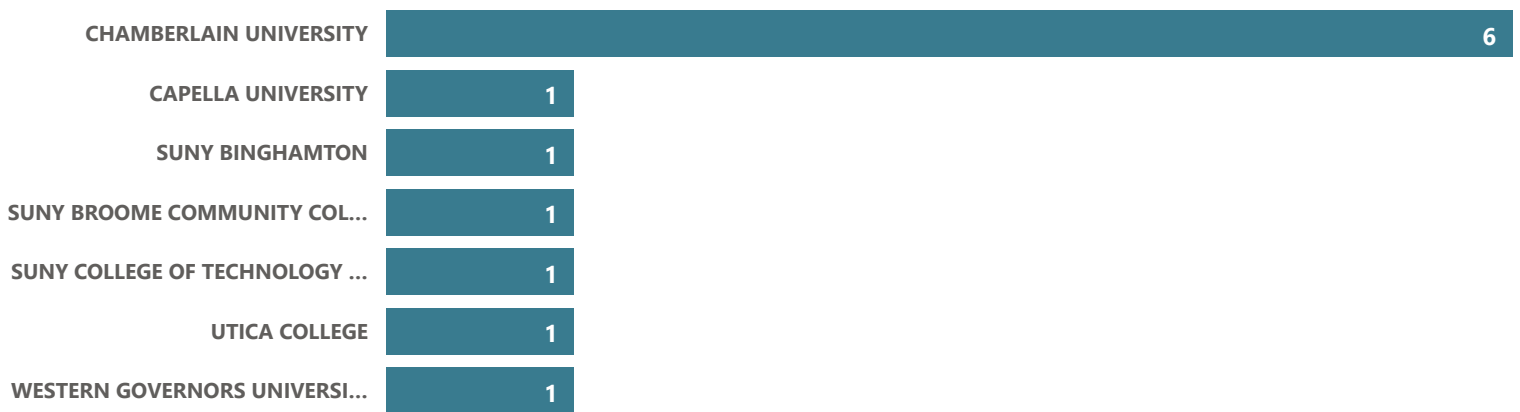

Top Transfer Majors - 2017-18 through 2021-22

Nursing - Evening Weekender - AAS

● Grad Count ● # Transferred

2021-22 Transfer Rate

Top Transfer Institutions - 2017-18 through 2021-22

Top Transfer Majors - 2017-18 through 2021-22