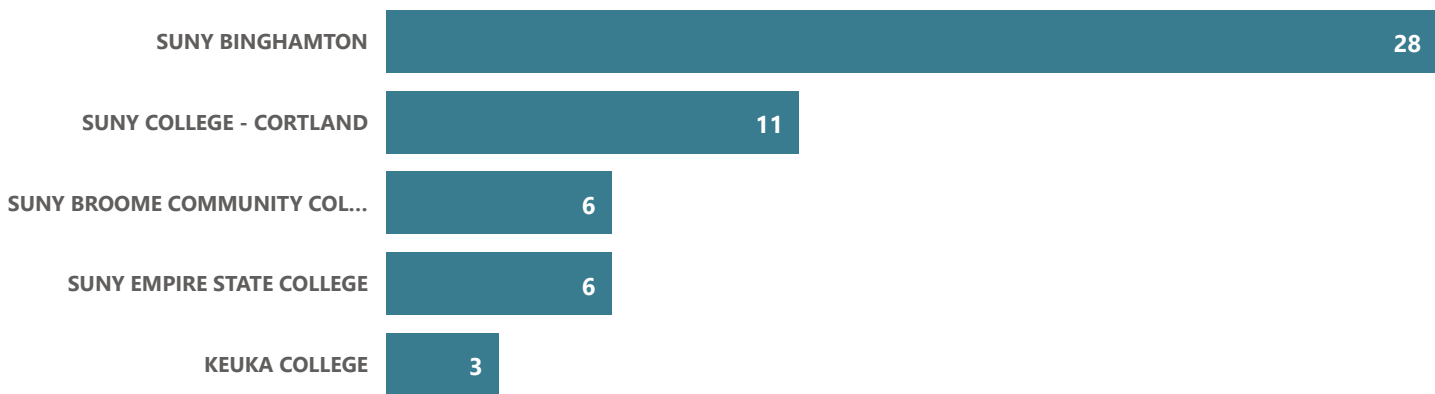

Top Transfer Institutions - 2017-18 through 2021-22

Top Transfer Majors - 2017-18 through 2021-22

Human Services - AS

● Grad Count ● # Transferred

2021-22 Transfer Rate

Top Transfer Institutions - 2017-18 through 2021-22