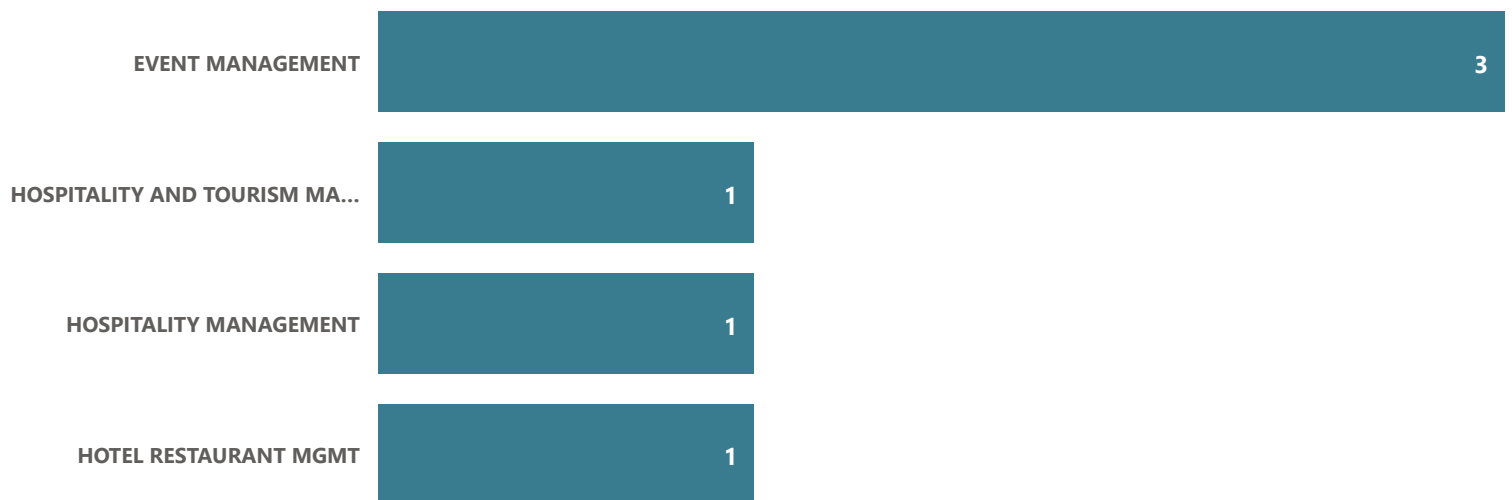

Top Transfer Majors - 2017-18 through 2021-22

Event Management - AOS

● Grad Count ● # Transferred

2021-22 Transfer Rate

Top Transfer Institutions - 2017-18 through 2021-22

Top Transfer Majors - 2017-18 through 2021-22