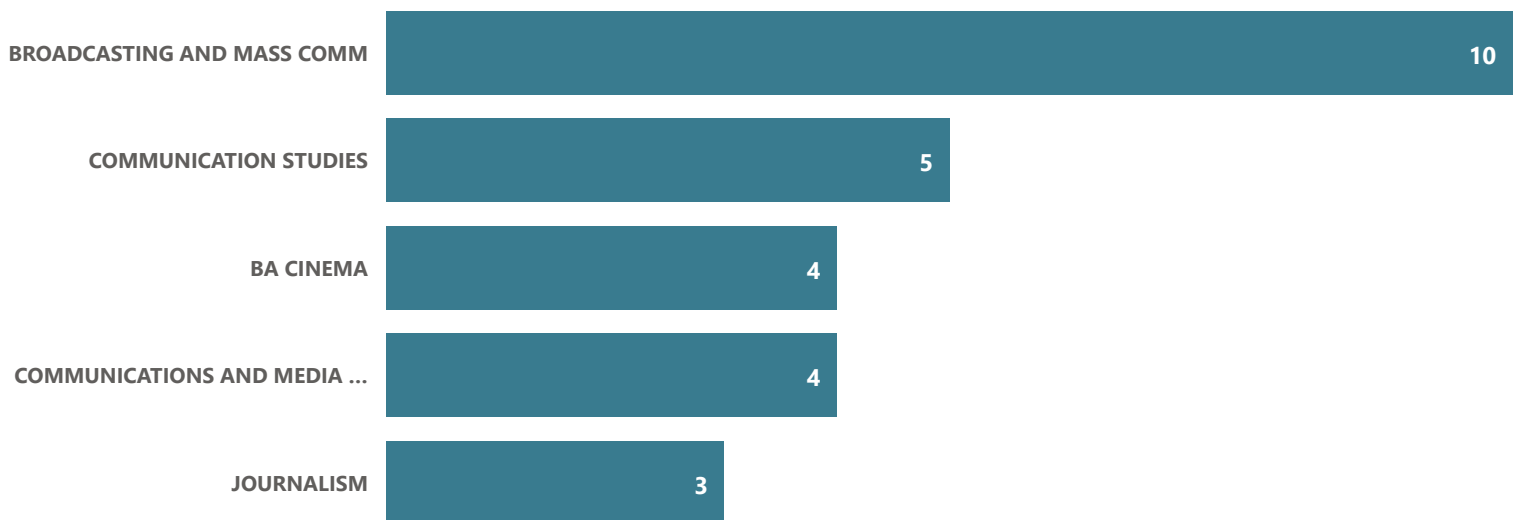

Top Transfer Majors - 2017-18 through 2021-22