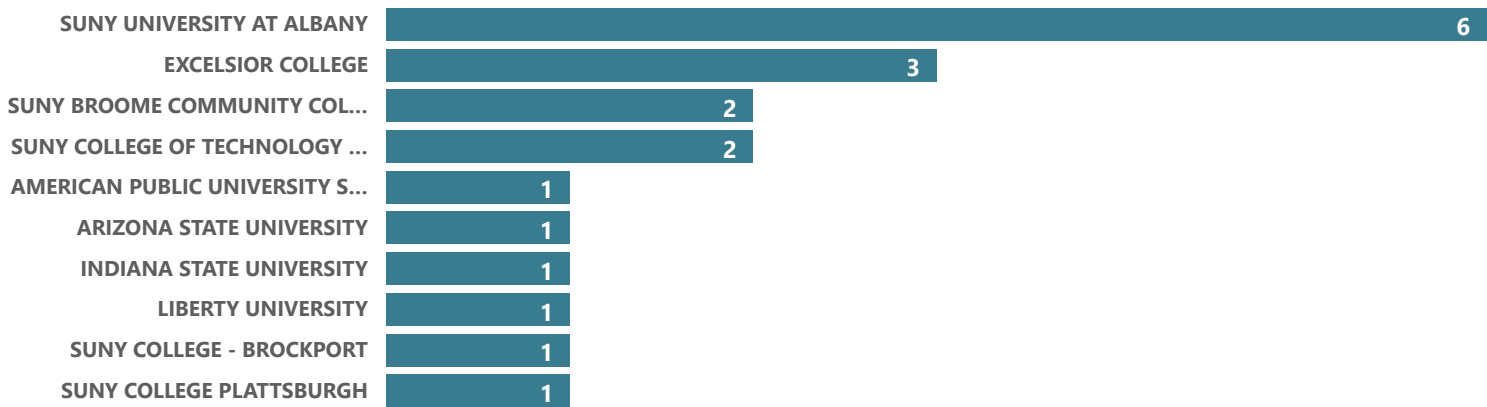

Top Transfer Institutions - 2017-18 through 2021-22