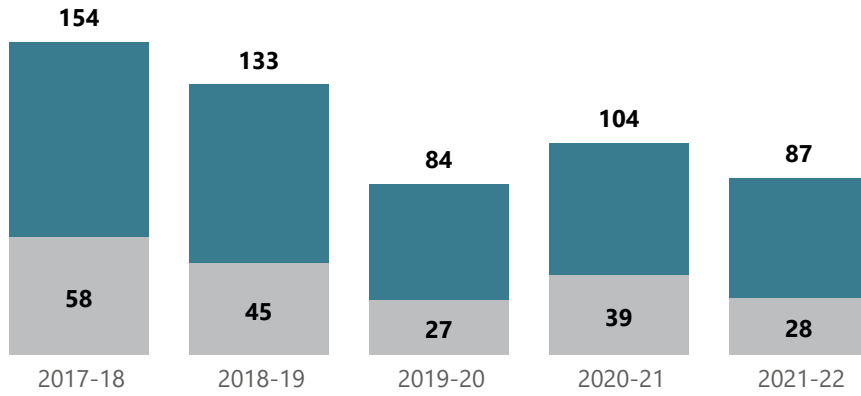

Transfer Program Graduates & Transfers

The Associate in Arts (AA) degree and the Associate in Science (AS) degree are intended for students who plan to transfer to a four-year institution after graduation.

Bus Admin: Internatl Business - AS

● Grad Count ● # Transferred

2021-22 Transfer Rate

Top Transfer Institutions - 2017-18 through 2021-22

Top Transfer Majors - 2017-18 through 2021-22

Bus: Business Administration - AS

● Grad Count ● # Transferred

2021-22 Transfer Rate

Top Transfer Institutions - 2017-18 through 2021-22

Top Transfer Majors - 2017-18 through 2021-22

Communications and Media Arts - AS

● Grad Count ● # Transferred