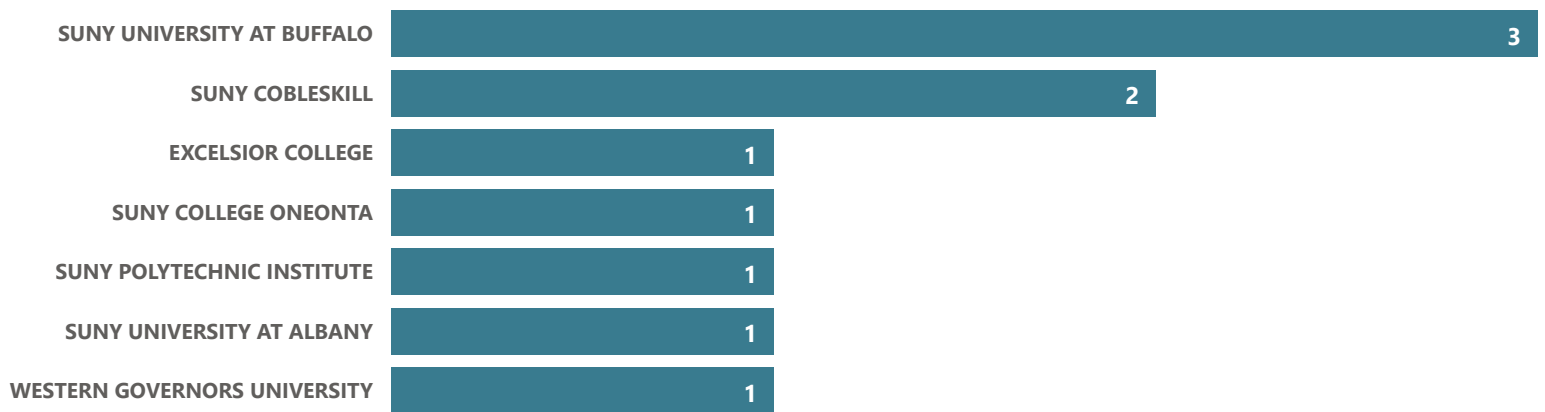

Top Transfer Institutions - 2017-18 through 2021-22