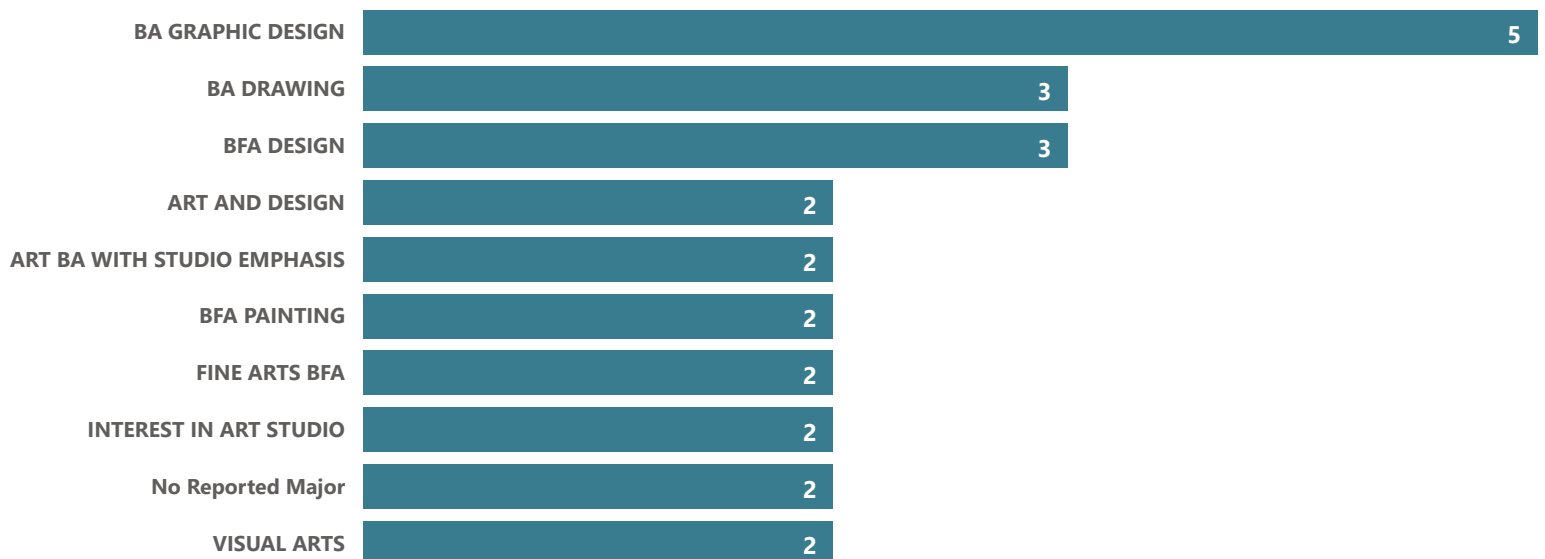

Top Transfer Majors - 2017-18 through 2021-22