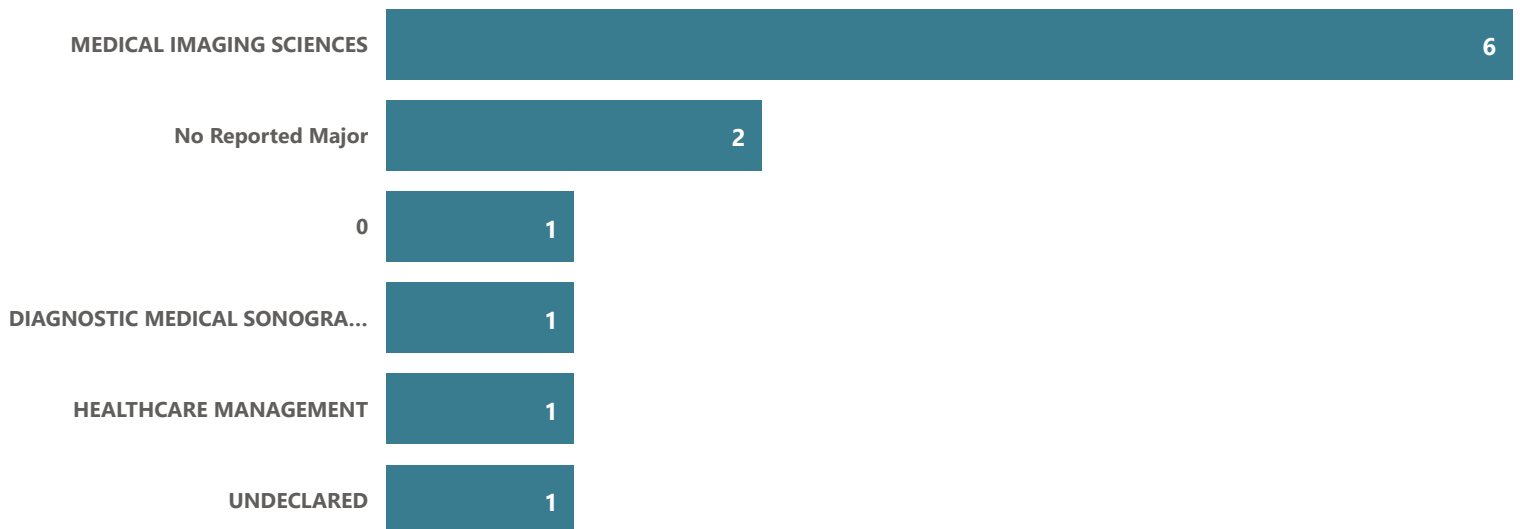

Top Transfer Majors - 2017-18 through 2021-22