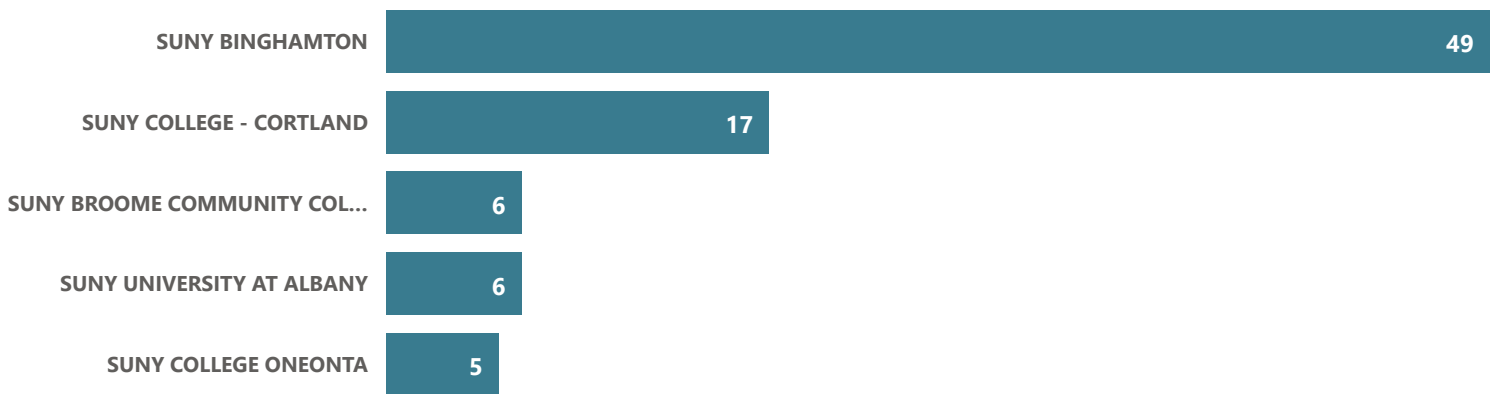

Top Transfer Institutions - 2017-18 through 2021-22