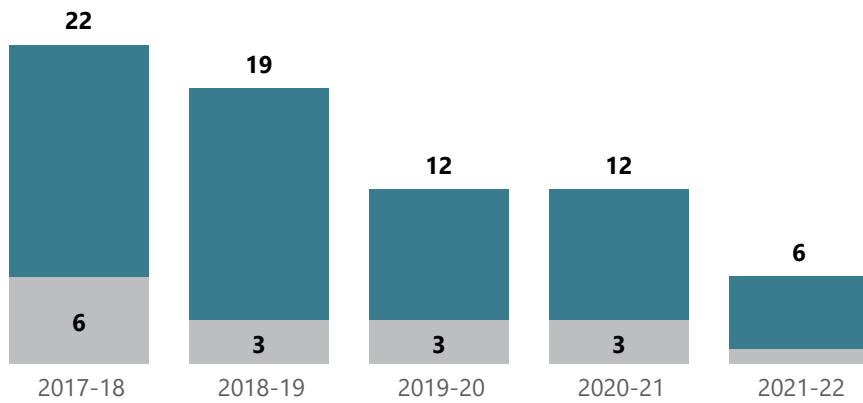

2021-22 Transfer Rate

Top Transfer Institutions - 2017-18 through 2021-22

Top Transfer Majors - 2017-18 through 2021-22

Chemical Dependency Counseling - AAS

● Grad Count ● # Transferred

2021-22 Transfer Rate

Top Transfer Institutions - 2017-18 through 2021-22

Top Transfer Majors - 2017-18 through 2021-22

Chemical Dependency Counseling - CERT

● Grad Count ● # Transferred

2021-22 Transfer Rate

Top Transfer Institutions - 2017-18 through 2021-22

Top Transfer Majors - 2017-18 through 2021-22

Civil Engineering Technology - AAS

● Grad Count ● # Transferred

2021-22 Transfer Rate

Top Transfer Institutions - 2017-18 through 2021-22

Top Transfer Majors - 2017-18 through 2021-22