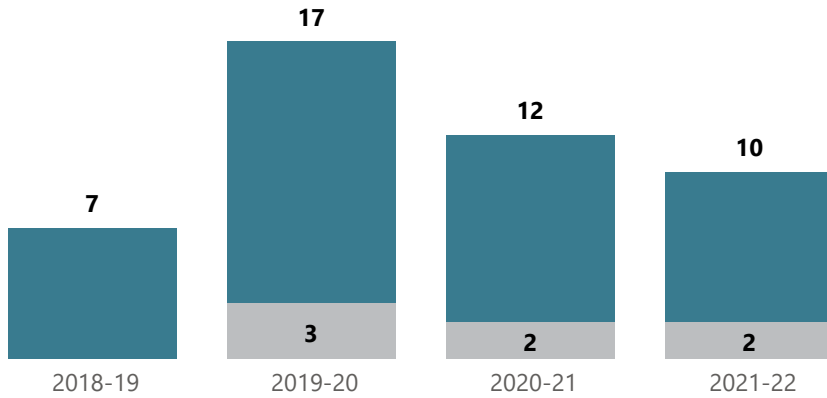

2021-22 Transfer Rate

Top Transfer Institutions - 2017-18 through 2021-22

Top Transfer Majors - 2017-18 through 2021-22

Chemical Dependency Counseling - AAS

● Grad Count ● # Transferred

2021-22 Transfer Rate

Top Transfer Institutions - 2017-18 through 2021-22

Top Transfer Majors - 2017-18 through 2021-22

Chemical Dependency Counseling - CERT

● Grad Count ● # Transferred

2021-22 Transfer Rate

Top Transfer Institutions - 2017-18 through 2021-22

Top Transfer Majors - 2017-18 through 2021-22

Civil Engineering Technology - AAS

● Grad Count ● # Transferred

2021-22 Transfer Rate

Top Transfer Institutions - 2017-18 through 2021-22

Top Transfer Majors - 2017-18 through 2021-22