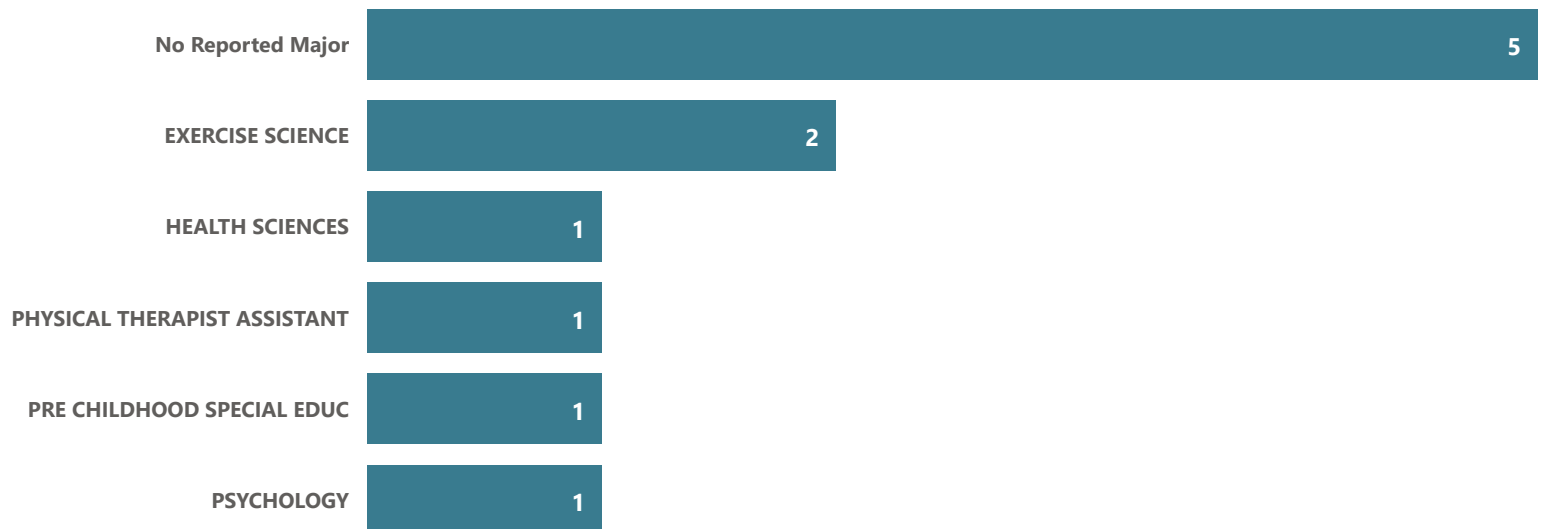

Top Transfer Majors - 2017-18 through 2021-22