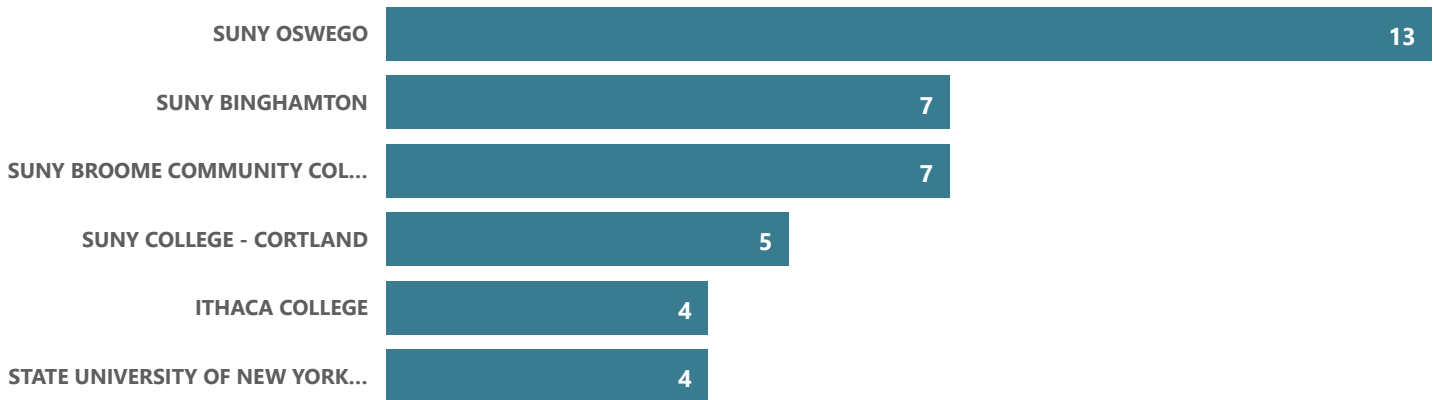

Top Transfer Institutions - 2017-18 through 2021-22