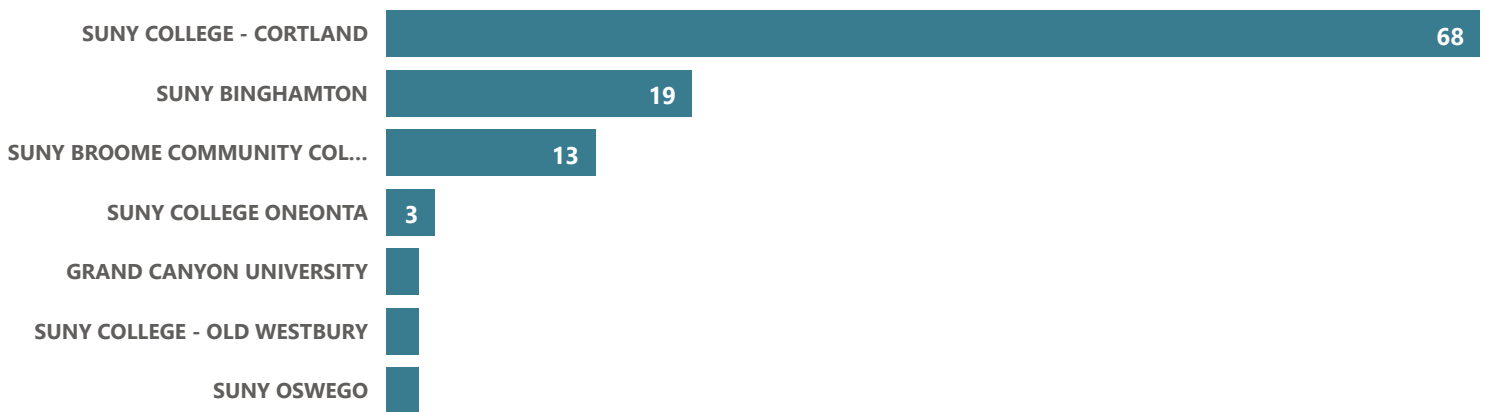

Liberal Arts and Sci Gen Stud - AS

● Grad Count ● # Transferred

2021-22 Transfer Rate

Top Transfer Institutions - 2017-18 through 2021-22

Top Transfer Majors - 2017-18 through 2021-22

Liberal Arts and Sciences - AA