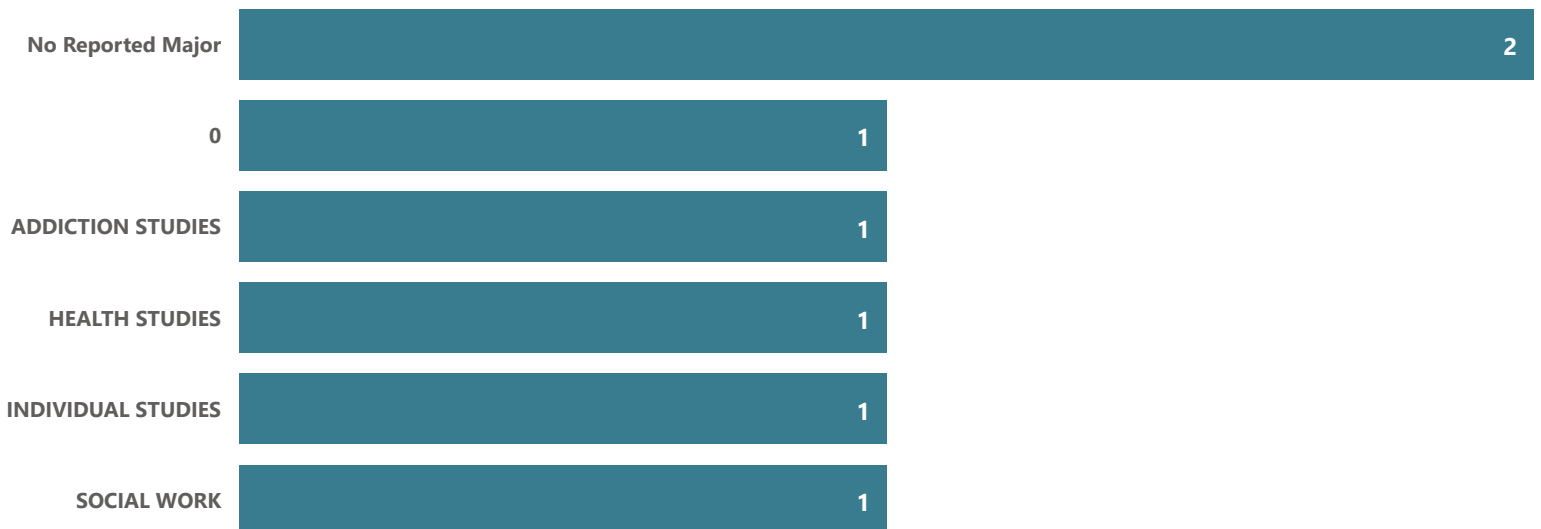

Top Transfer Majors - 2017-18 through 2021-22