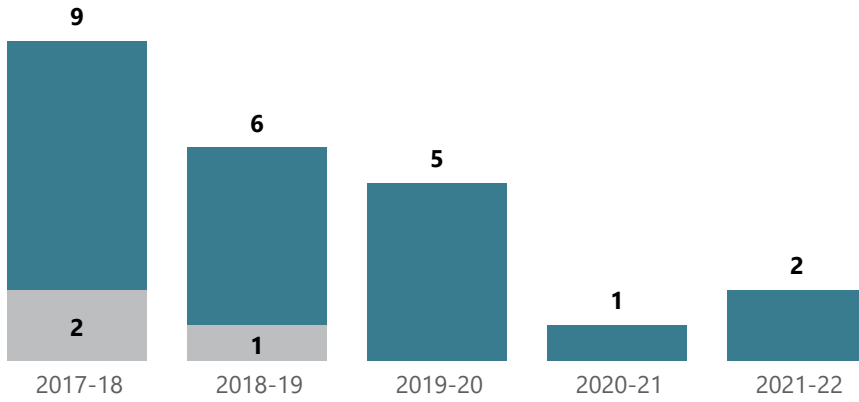

Bus Admin: Internatl Business - AS

● Grad Count ● # Transferred

2021-22 Transfer Rate