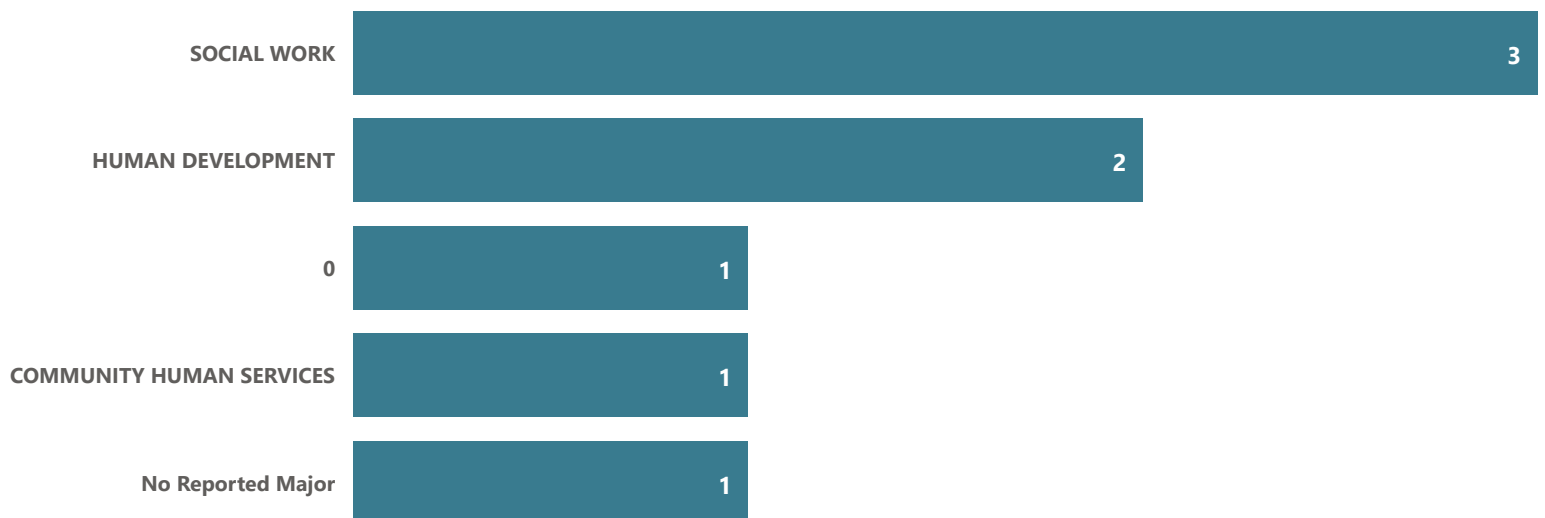

Top Transfer Majors - 2017-18 through 2021-22